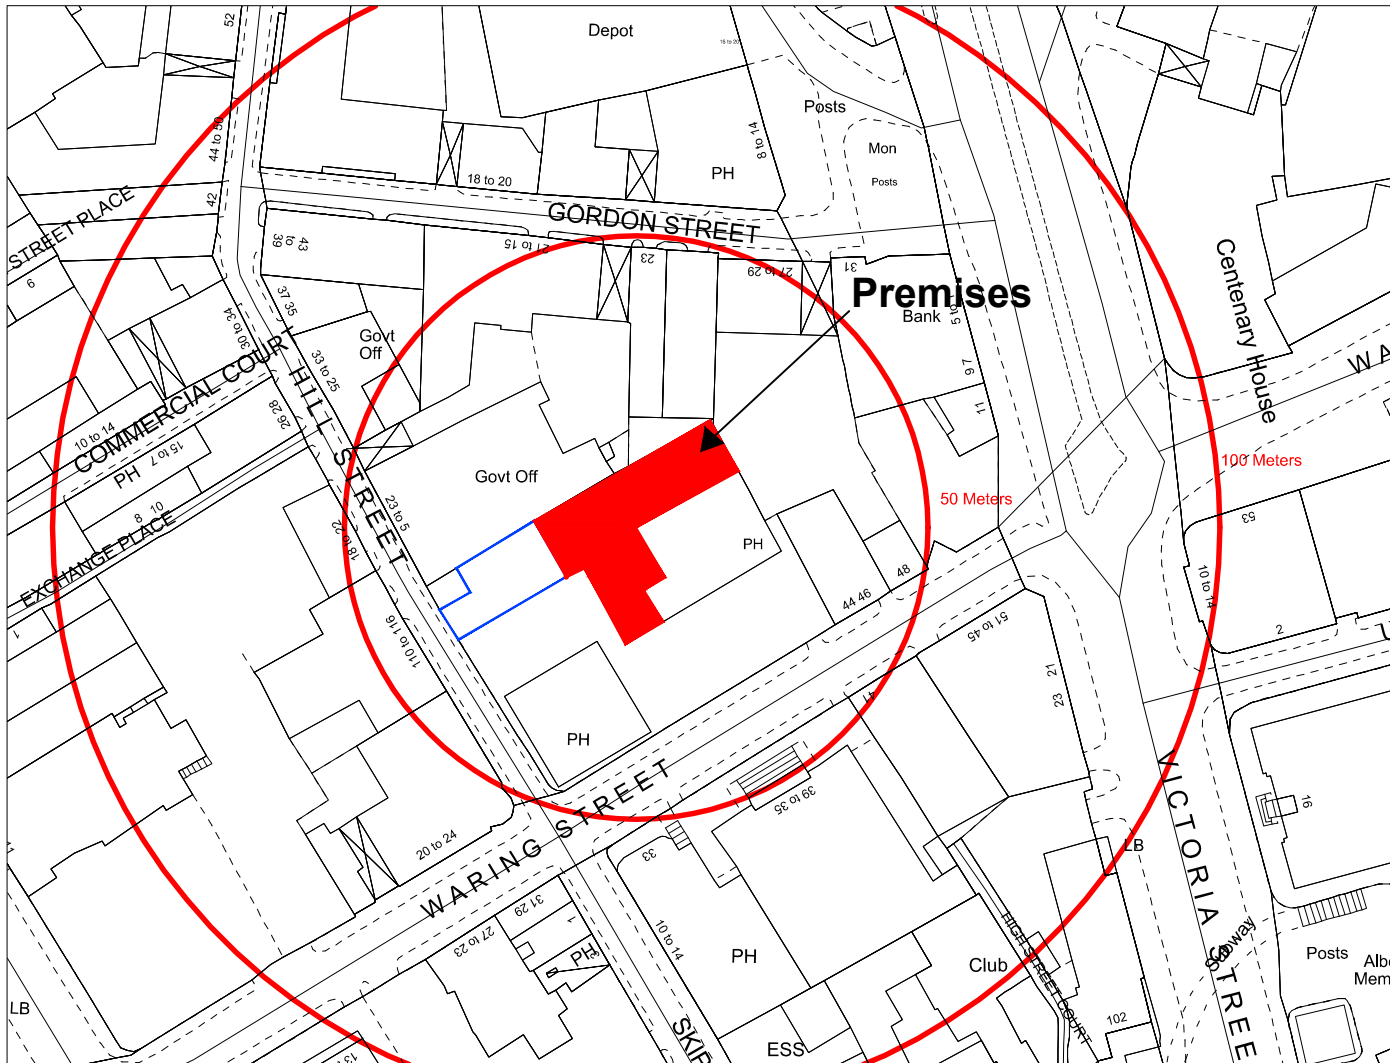

Building Control Service

DRAWN BY	M Treacy
DATE	08/06/2022

The Dirty Onion
42 Waring Street

SCALE 1:1250 @ A4