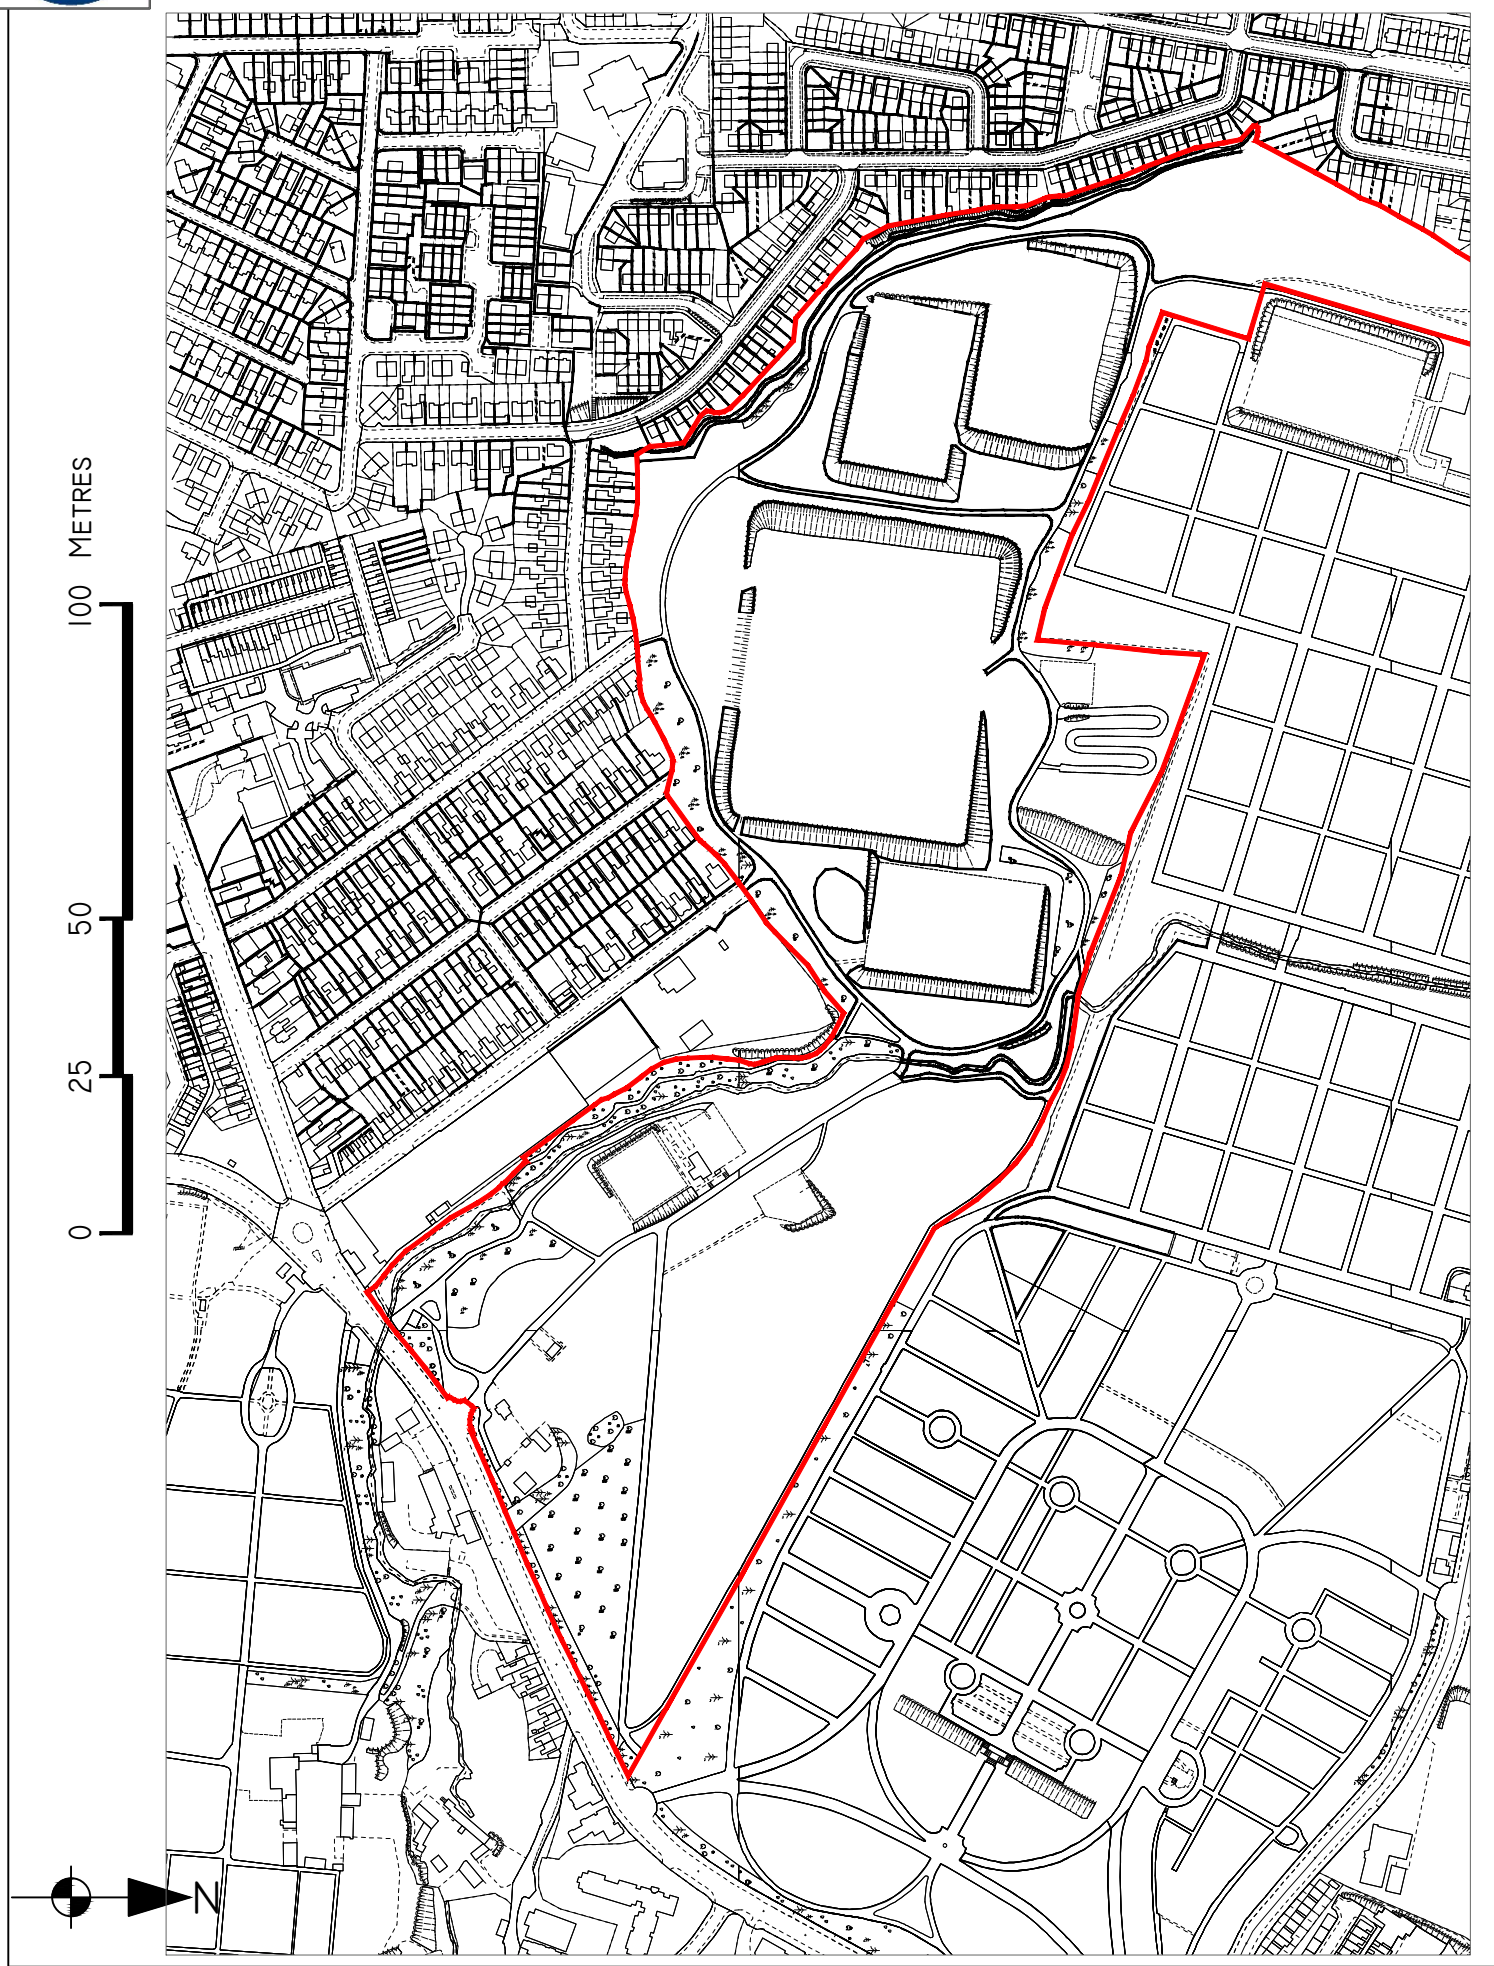

# Building Control Service

Belfast Mapping Data v3.0  
Prepared by I.S.B.  
Based upon the Ordnance Survey  
Of Northern Ireland map with the  
permission of the Director & Chief Executive.  
© CROWN COPYRIGHT 2003

DRAWN BY MT  
DATE 07/06/2019

Falls Park

SCALE NTS