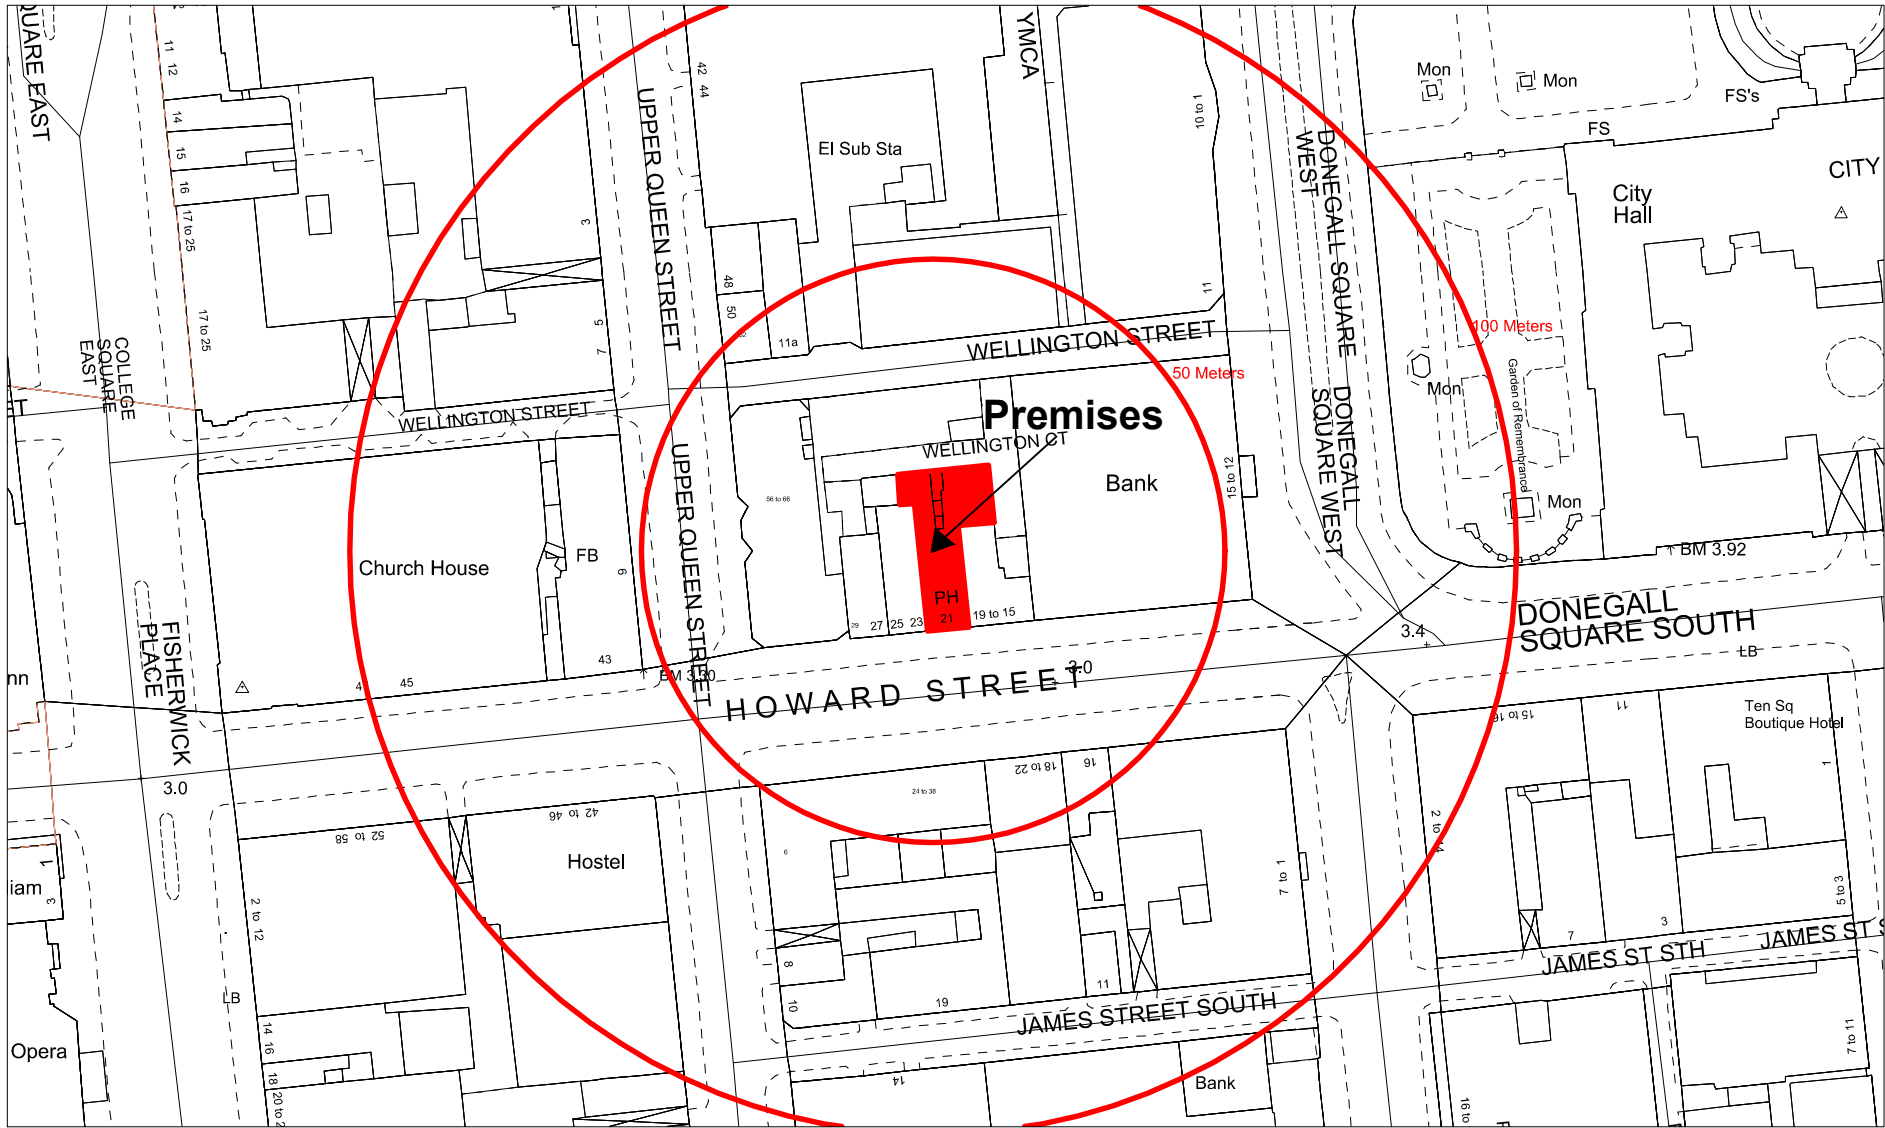

Building Control Service

DRAWN BY	M Treacy
DATE	29/11/2022

The Rusty Saddle and Shake or Stir
21 Howard Street

SCALE 1:1250 @ A4