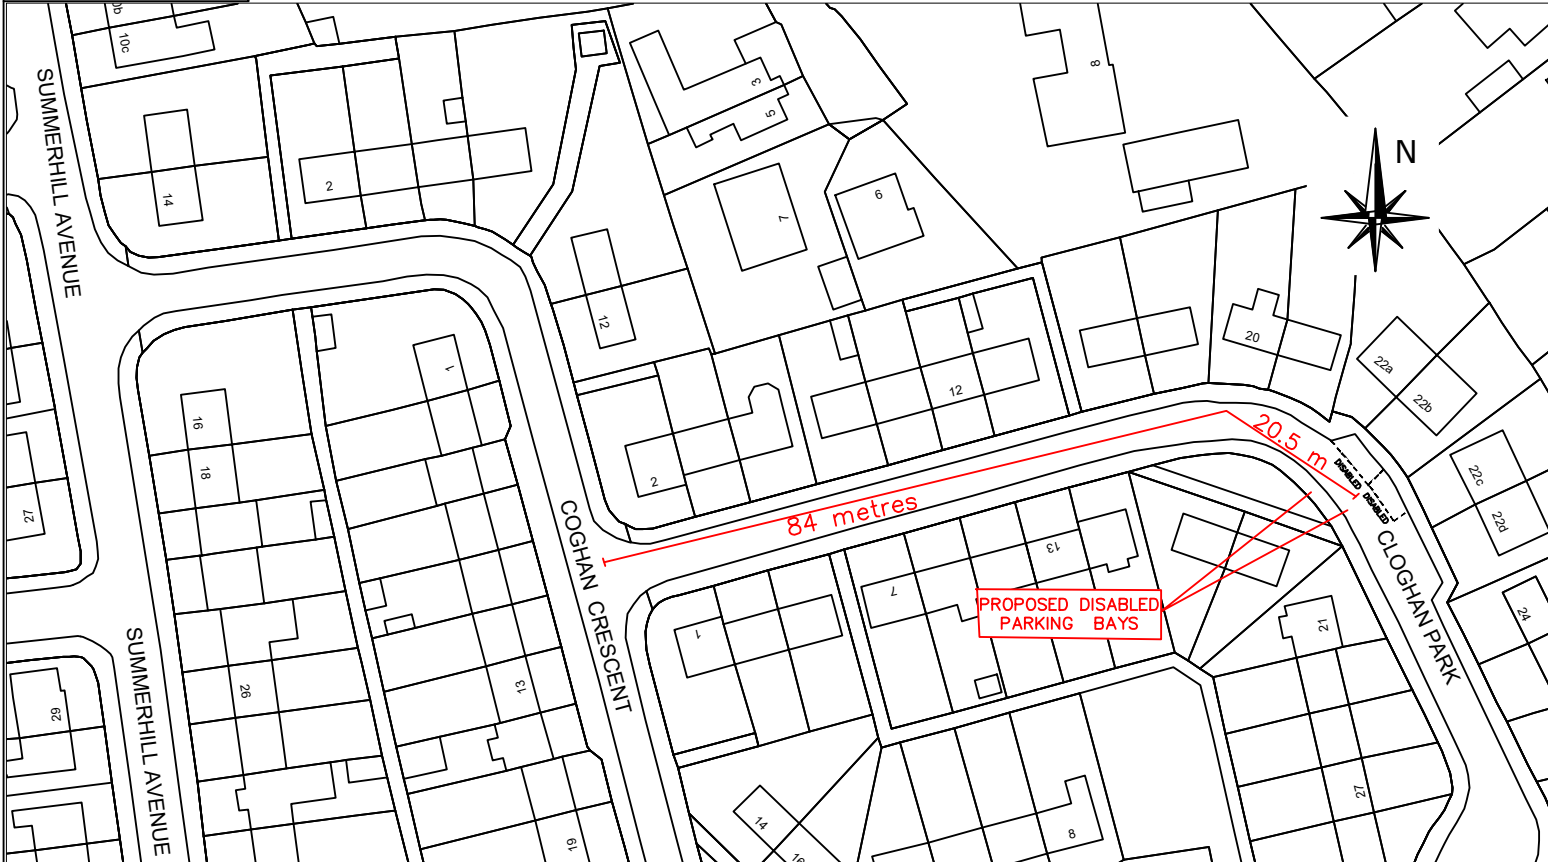

Dr. No.

Cloghan Park, Belfast (north-east side) – from a point 84 metres north-east of its junction with Cloghan Crescent then 20.5 metres south-east for a distance of 5.5 metres in a south-easterly direction.

1:1000

1:500

NO.	REVISION	DATE
<p>Based upon the Ordnance Survey of Northern Ireland 1:1000 Scale Map with the Permission of the Director and Chief Executive © Crown Copyright Unauthorised reproduction infringes Crown Copyright and may lead to prosecution or civil proceedings</p>		
<p>Project ACCESSIBLE/DISABLED PARKING BAY</p>		
<p>Title 22B CLOGHAN PARK BELFAST</p>		
FILE NO.	DESIGNED	AO'H
		date JAN'24
DRAWN	CHECKED	date
		date
TRACED	APPROVED	date
		date
Dr. No.	Revision	
TM2/BEL/JAN/24/01/A		