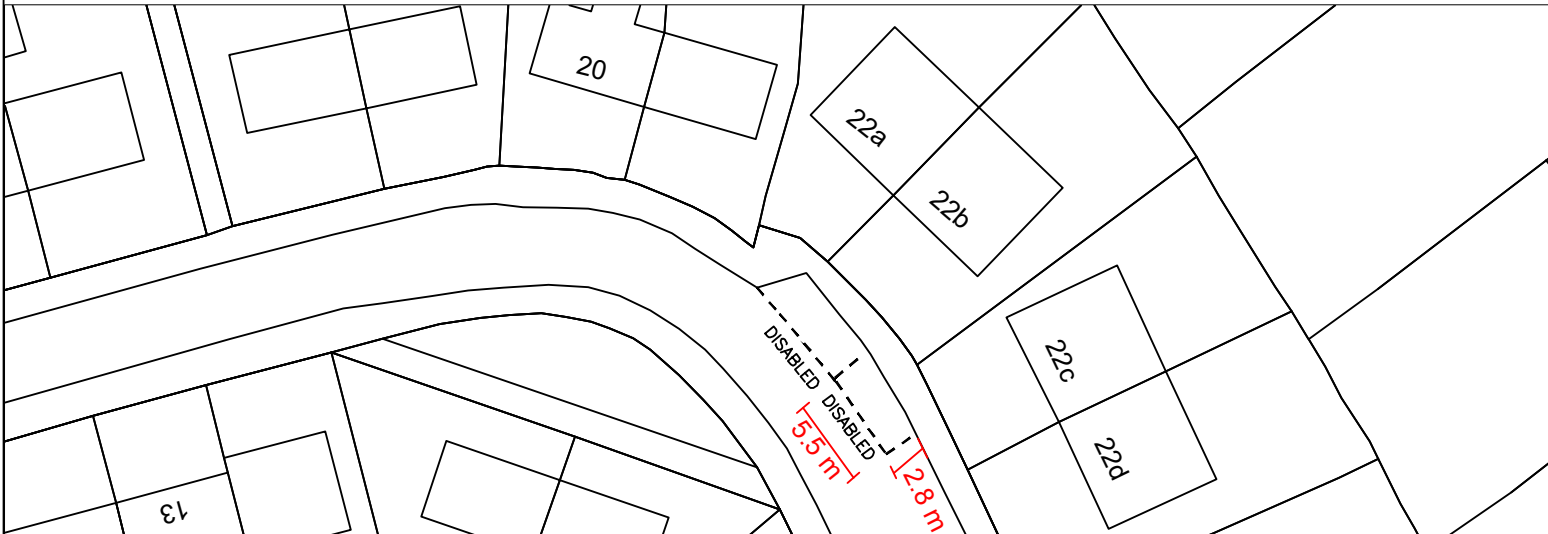

Dr. No.

Cloghan Park, Belfast (north-east side) – from a point 84 metres north-east of its junction with Cloghan Crescent then 20.5 metres south-east for a distance of 5.5 metres in a south-easterly direction.

1:1000

1:500

NO.	REVISION	DATE
<p>Based upon the Ordnance Survey of Northern Ireland 1:1000 Scale Map with the Permission of the Director and Chief Executive © Crown Copyright Unauthorised reproduction infringes Crown Copyright and may lead to prosecution or civil proceedings</p>		
<p>Project ACCESSIBLE/DISABLED PARKING BAY</p>		
<p>Title 22B CLOGHAN PARK BELFAST</p>		
FILE NO.	DESIGNED	AO'H
		date JAN'24
DRAWN	CHECKED	date
		date
TRACED	APPROVED	date
		date
Dr. No.	Revision	
TM2/BEL/JAN/24/01/A		