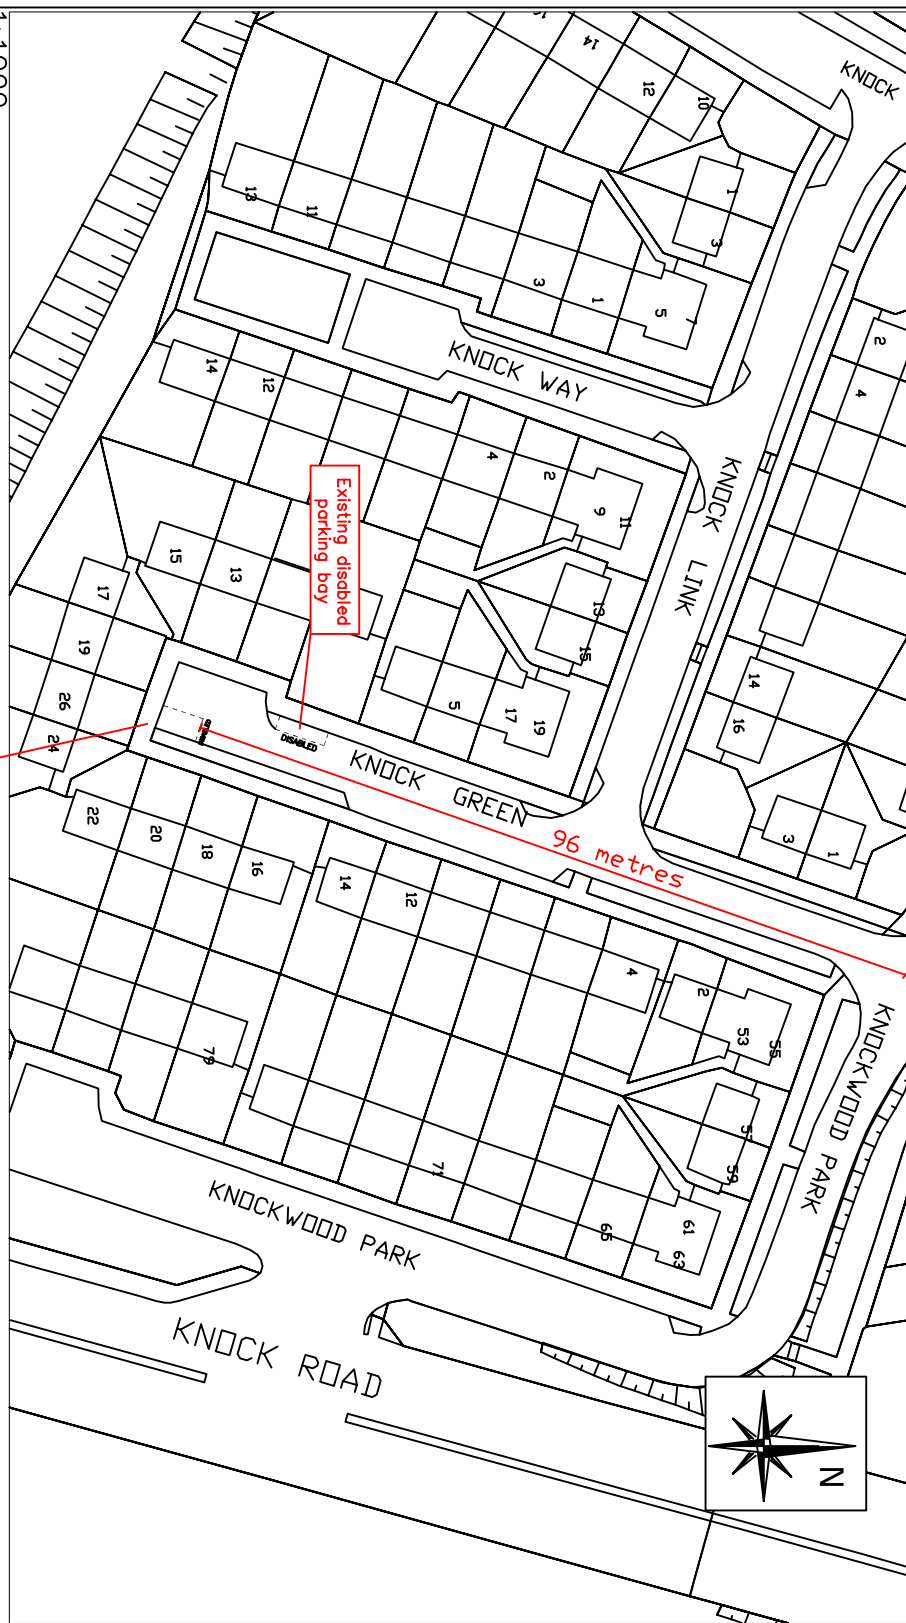

Knock Green, Belfast (south side of parking area) – from a point 96 metres south–west of its junction with Knockwood Park, for a distance of 5.5 metres in south–westerly direction.

NO.	REVISION	DATE

Based upon the Ordnance Survey of Northern Ireland 1:1000 Scale Map with the Permission of the Director and Chief Executive  
 © Crown Copyright  
 Unauthorised reproduction infringes Crown Copyright and may lead to prosecution or civil proceedings

Project  
**PROPOSED ACCESSIBLE/  
 DISABLED PARKING BAY**

Title  
**24 KNOCK GREEN  
 BELFAST**

FILE NO.	DESIGNED	AO'H	date
			APR'24
DRAWN	CHECKED		date
TRACED	APPROVED		date

Dwg. No.  
**TM2/BEL/APR/24/24/A**