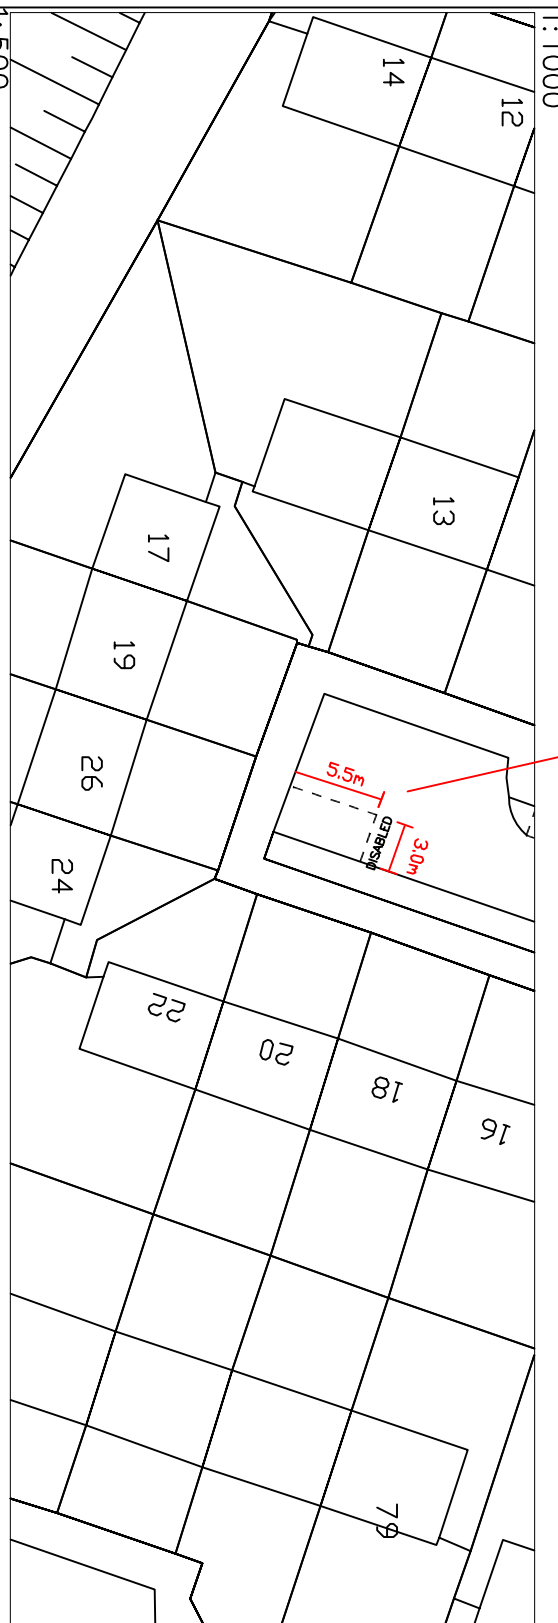

Knock Green, Belfast (south side of parking area) – from a point 96 metres south–west of its junction with Knockwood Park, for a distance of 5.5 metres in south–westerly direction.

NO.	REVISION	DATE

Based upon the Ordnance Survey of Northern Ireland 1:1000 Scale Map with the Permission of the Director and Chief Executive  
 © Crown Copyright  
 Unauthorised reproduction infringes Crown Copyright and may lead to prosecution or civil proceedings

Project  
**PROPOSED ACCESSIBLE/  
 DISABLED PARKING BAY**

Title  
**24 KNOCK GREEN  
 BELFAST**

FILE NO.	DESIGNED	AO'H	date
			APR'24
DRAWN	CHECKED		date
TRACED	APPROVED		date

Dwg. No.  
**TM2/BEL/APR/24/24/A**