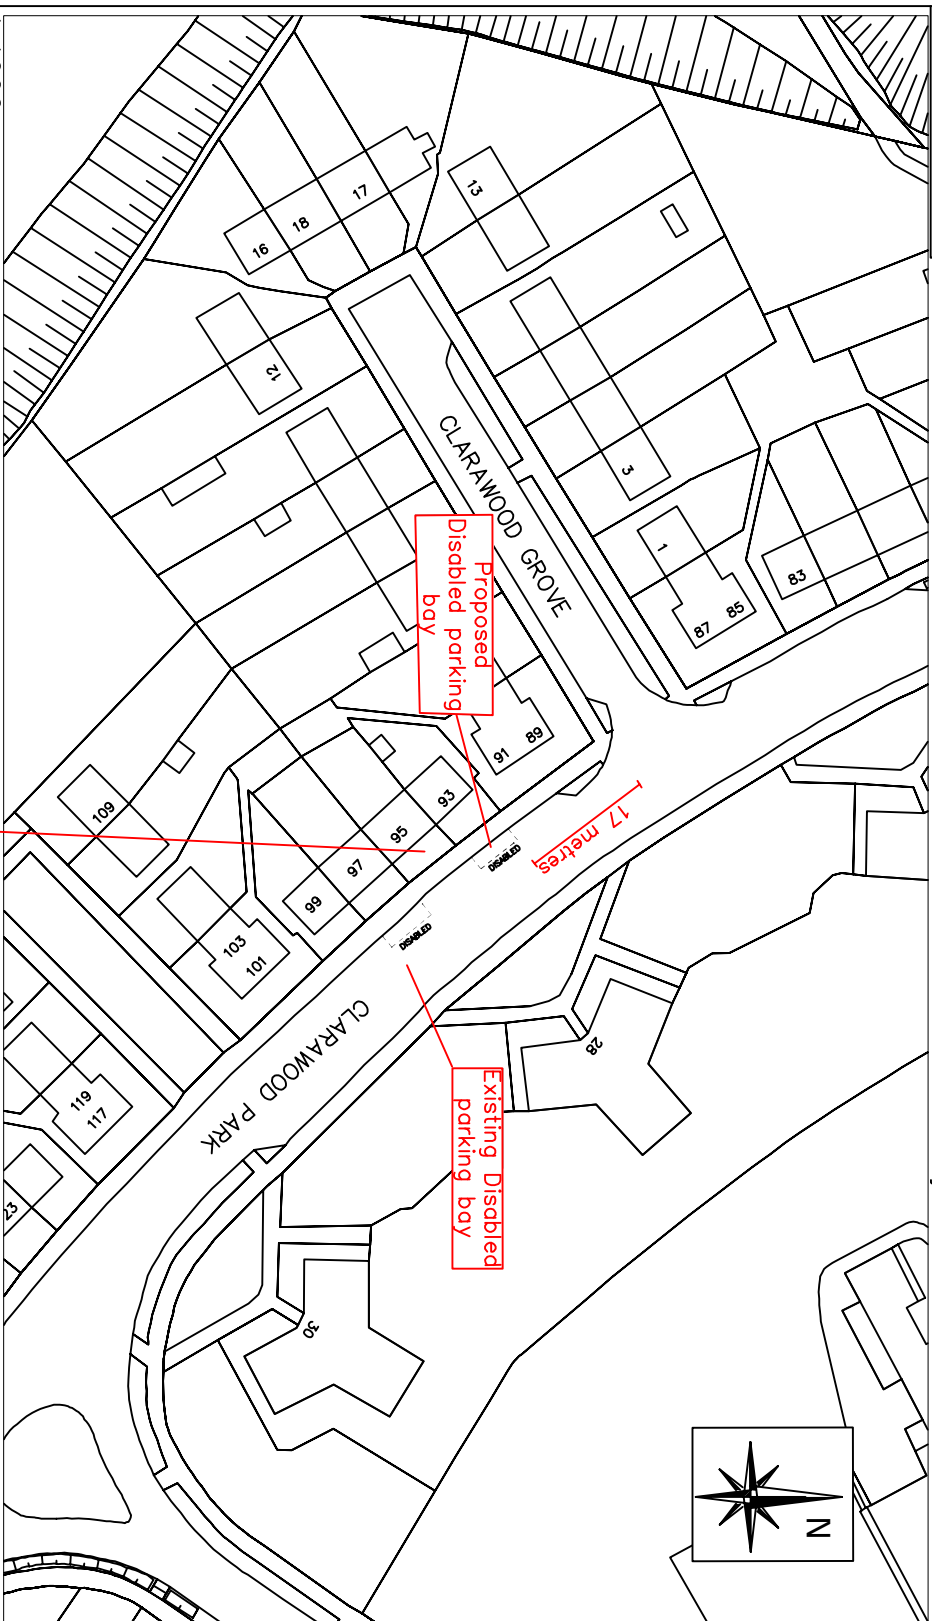

Clarawood Park, Belfast (south-west side) – from a point 17 metres south-east of its junction with Clarawood Grove, for a distance 6 metres in a south-easterly direction.

NO.	REVISION	DATE

Based upon the Ordnance Survey of Northern Ireland 1:1000 Scale Map with the Permission of the Director and Chief Executive  
 © Crown Copyright  
 Unauthorised reproduction infringes Crown Copyright and may lead to prosecution or civil proceedings

Project  
**PROPOSED ACCESSIBLE/  
 DISABLED PARKING BAY**

Title  
**93 CLARAWOOD PARK  
 BELFAST**

FILE NO.	DESIGNED	AO'H	date
DRAWN	CHECKED		date JUN'24
TRACED	APPROVED		date
Dwg. No.	Revision		
TM2/BEL/JUN/24/35/A			