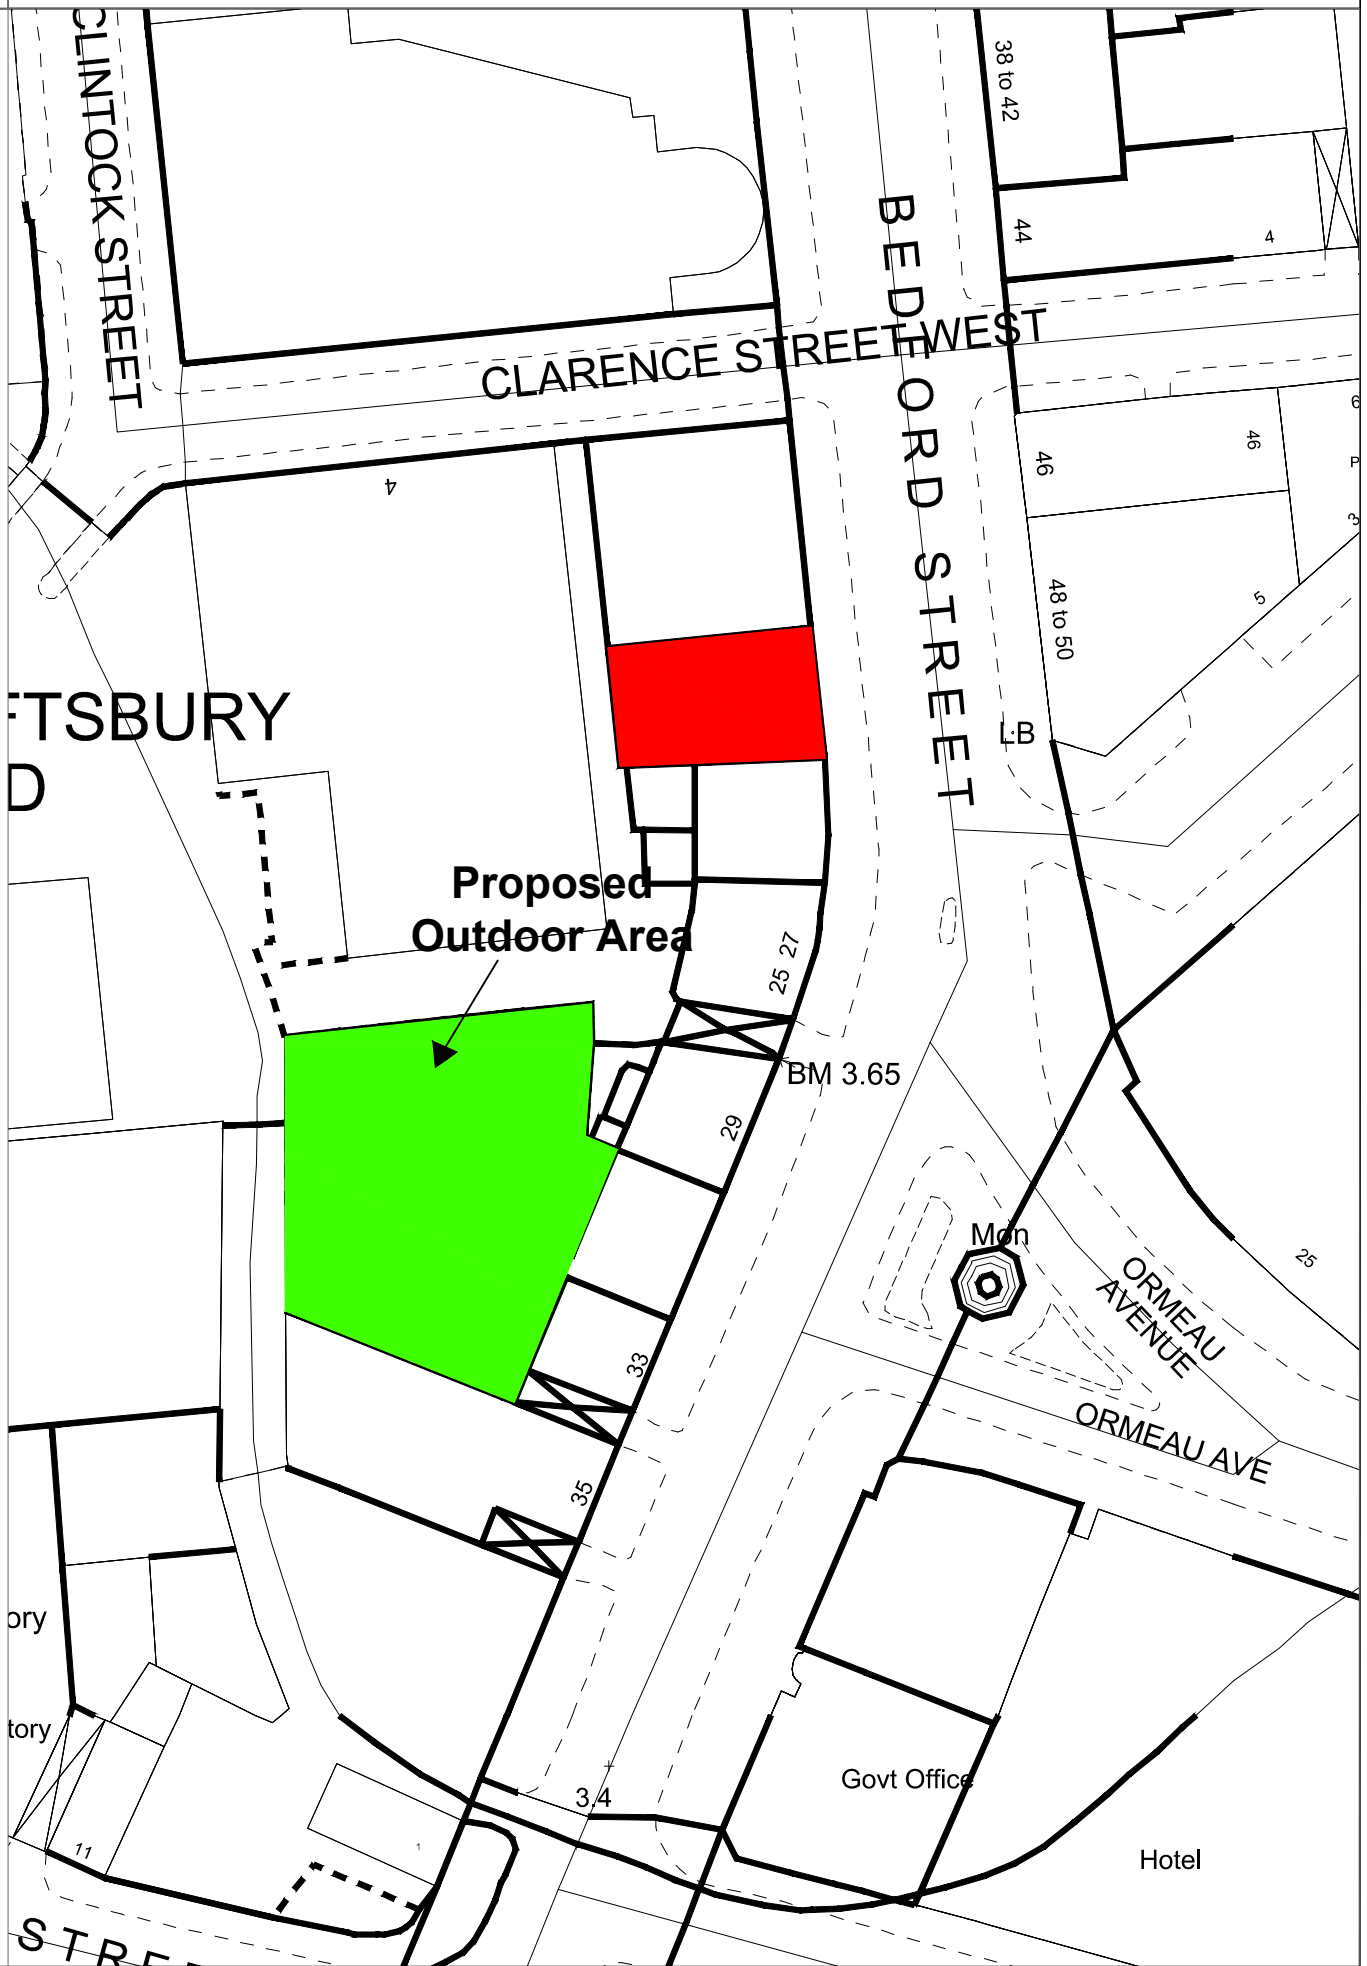

Building Control Service

Belfast Mapping Data v3.0
Prepared by I.S.B.
Based upon the Ordnance Survey
Of Northern Ireland map with the
permission of the Director & Chief Executive.
© CROWN COPYRIGHT 2003

DRAWN BY **M Treacy**
DATE **10/08/2020**

Pug Ugly's
21 Bedford Street

SCALE **1:750 @ A4**