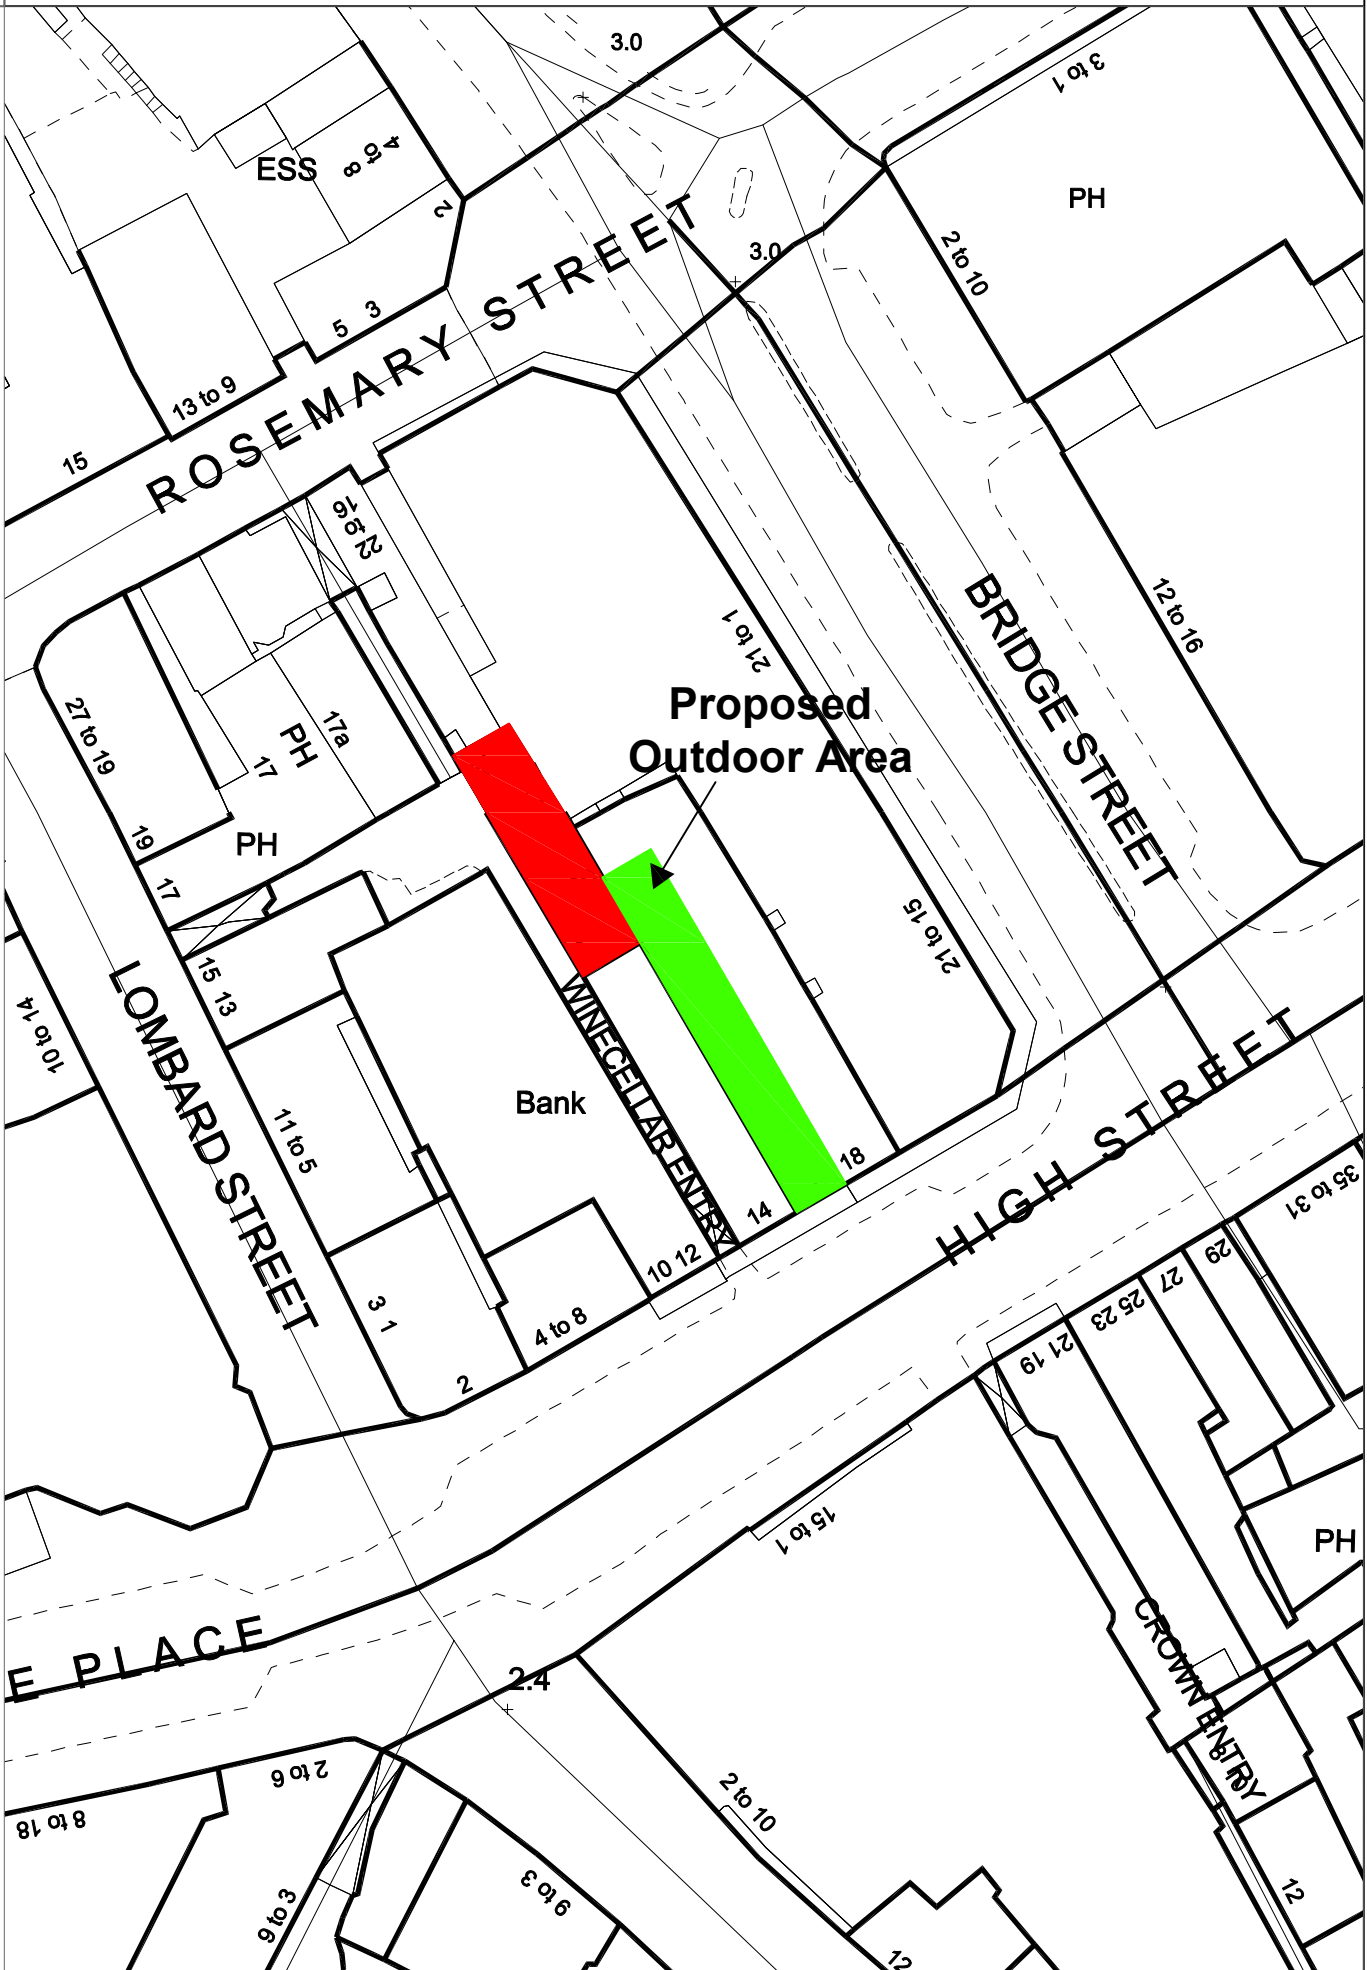

Building Control Service

Belfast Mapping Data v3.0
Prepared by I.S.B.
Based upon the Ordnance Survey
Of Northern Ireland map with the
permission of the Director & Chief Executive.
© CROWN COPYRIGHT 2003

100 METRES

50

25

0

DRAWN BY M Treacy
DATE 10/08/2020

White's Tavern Beer Garden
Winecellar Entry & High Street

SCALE 1:750 @ A4