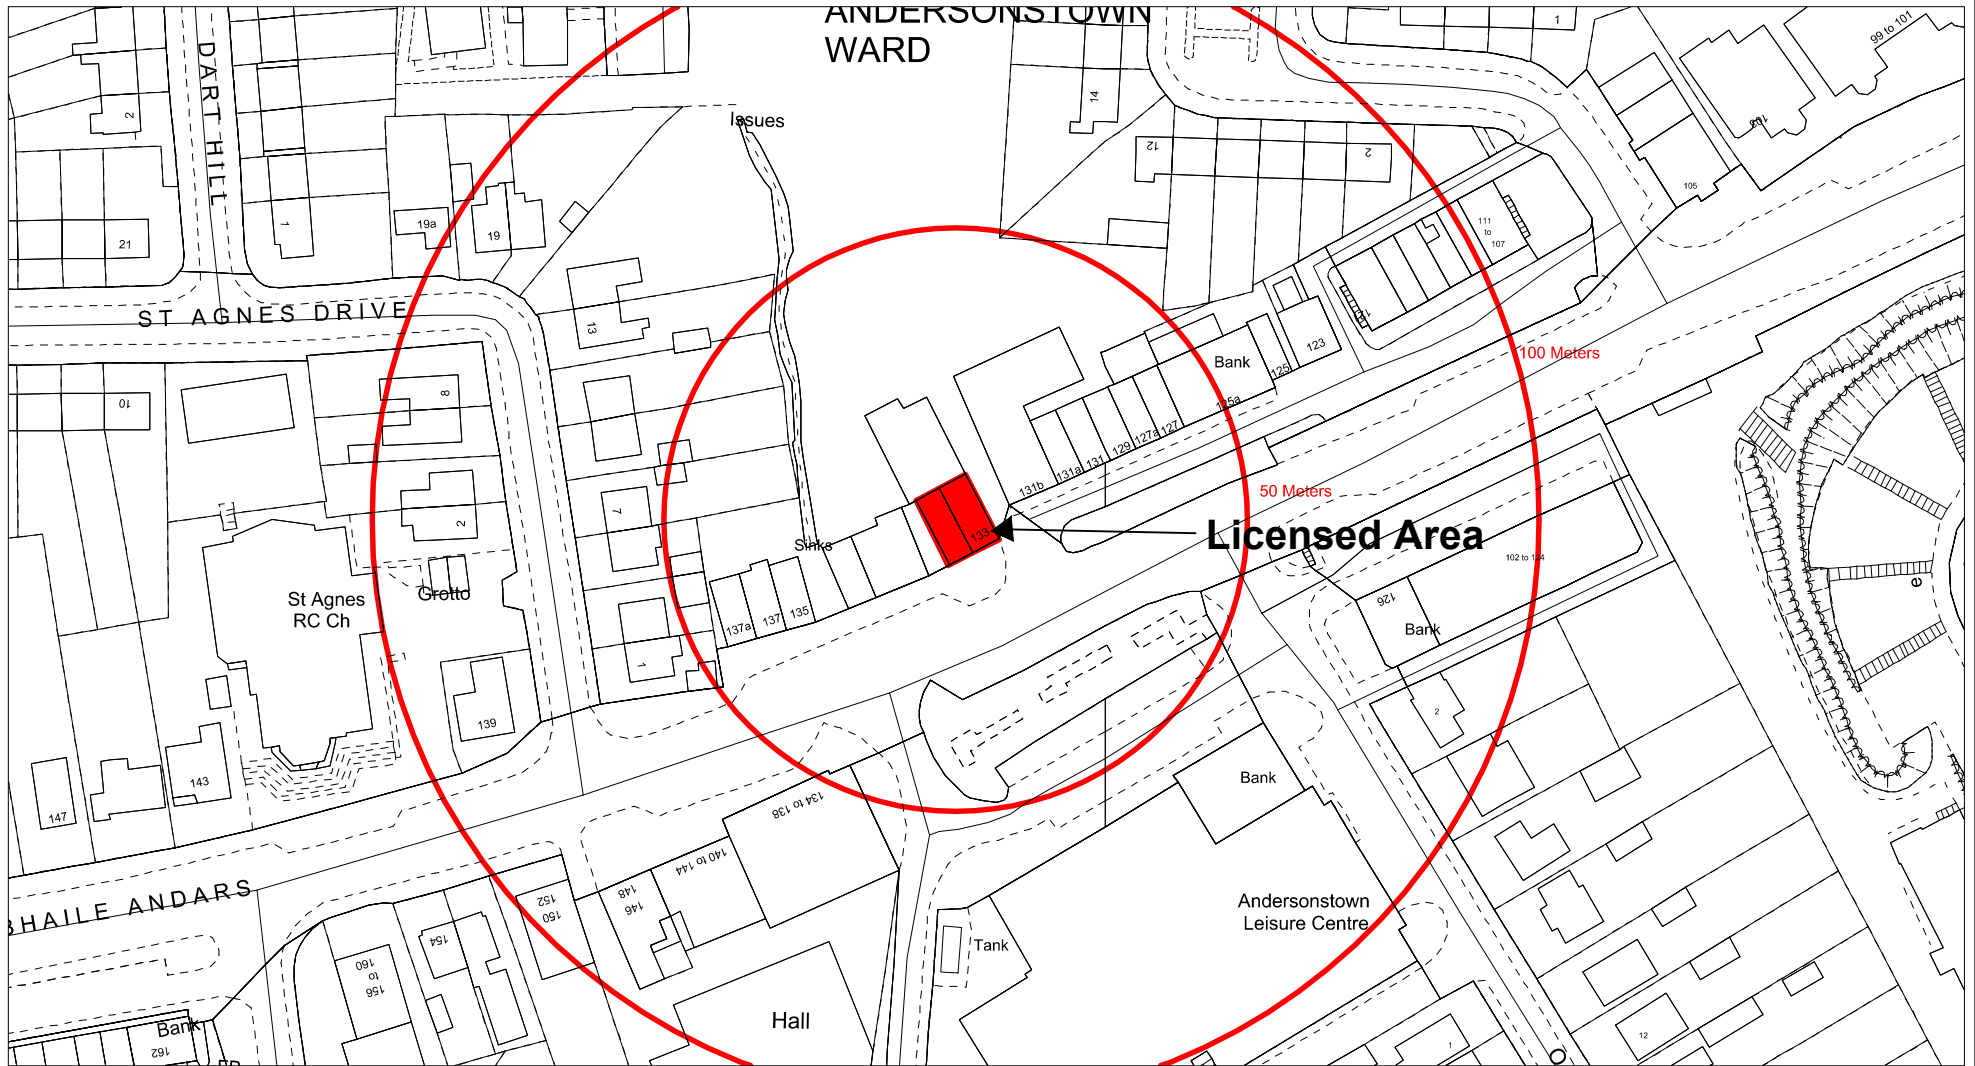

Building Control Service

DRAWN BY	M Treacy
DATE	7/12/2021

Biddy Duffys 133 Andersonstown Road

SCALE	1:1250 @ A4