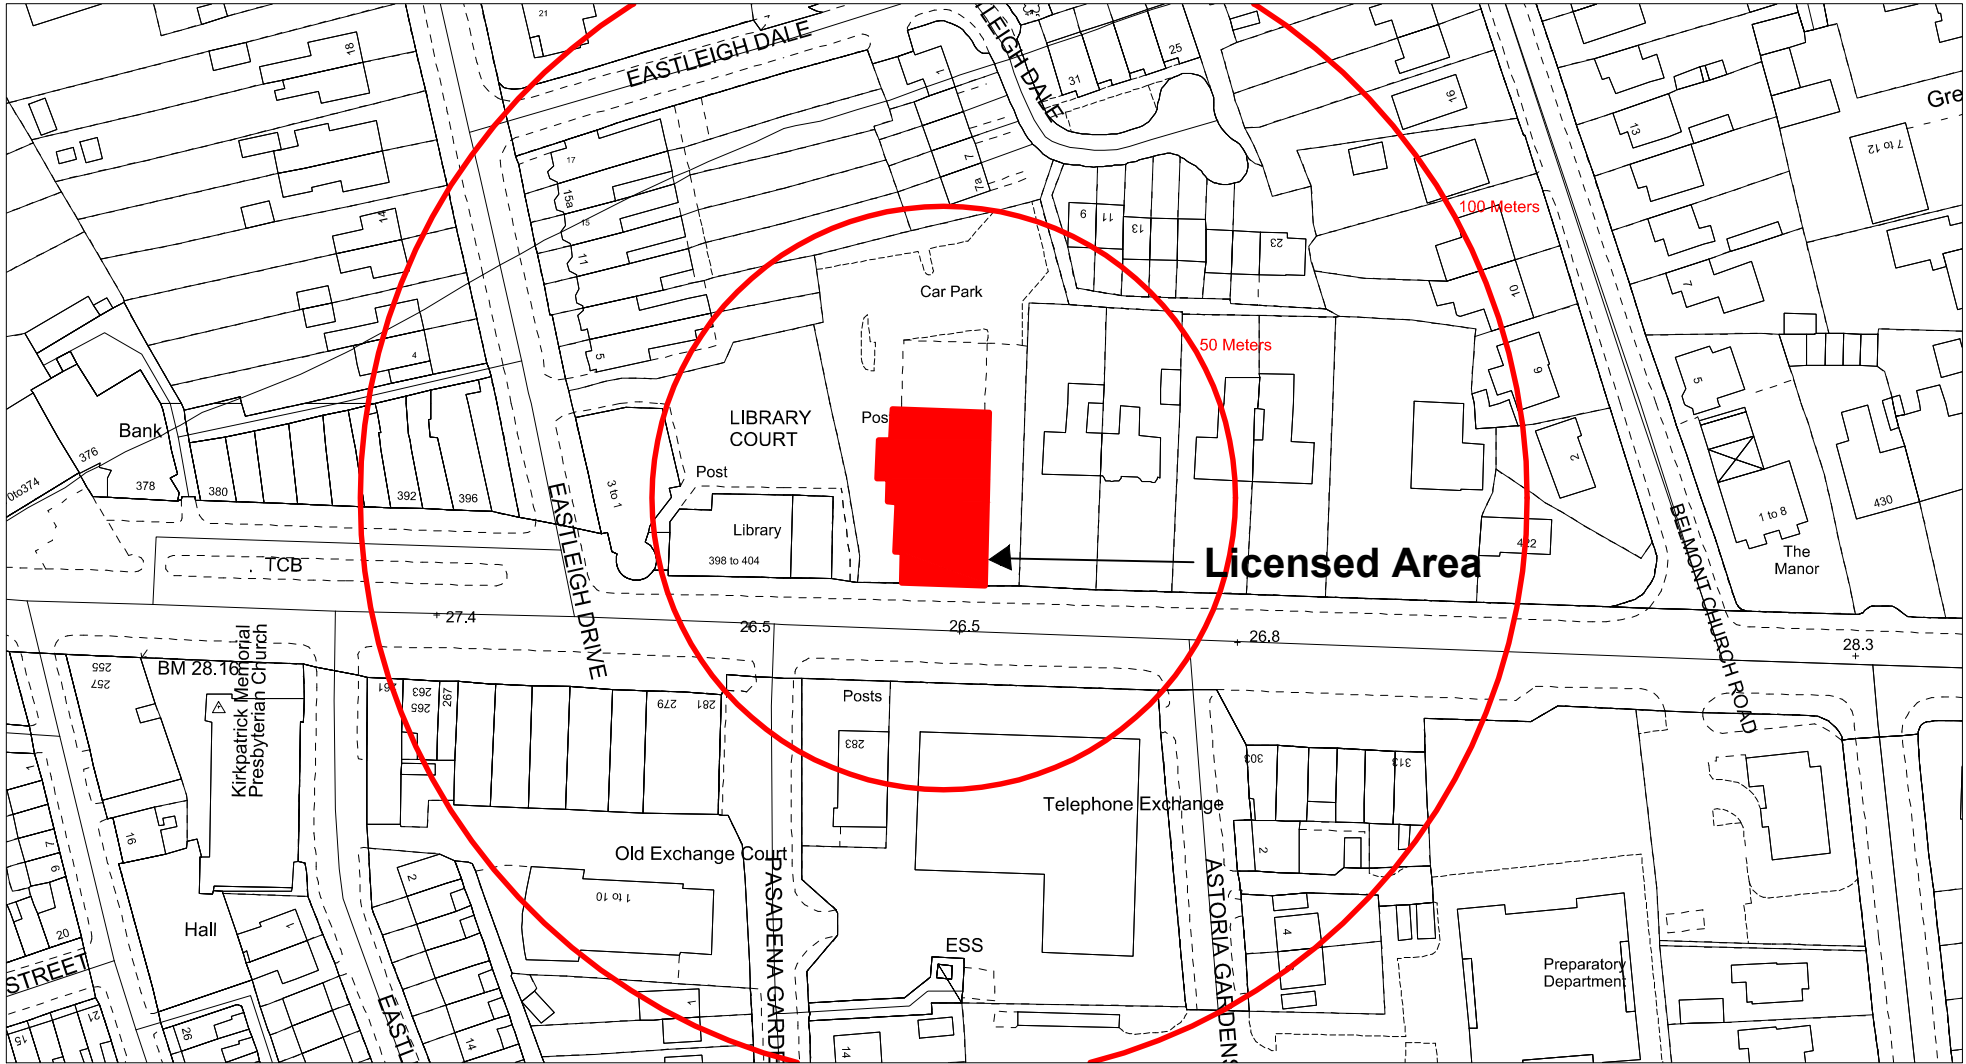

Building Control Service

DRAWN BY **M Treacy**
DATE **7/12/2021**

Horatio Todds
406-408 Upper Newtownards Road

SCALE **1:1250 @ A4**